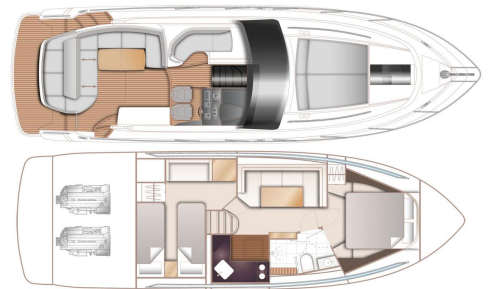

2024

PRINCESS V40 SUNBED

FORMIDLING • V40174 • GBP YIX7342H324

VISNING COPENHAGEN, DENMARK

2X VOLVO D6 (2X 380HP) - 19H

TOPPFART, CA 36KN

LENGDE 12.98 M X BREDDE 3.81 M

2 KABINER • 1 WC

DIMENSJONER

Lengde	12.98 m
Bredde	3.81 m
Dypte, ca.	1.02 m
Weight, ca	9900 kg
Drivstoff	2x 365 L
Vann	322 L
Septik	1x100 L

ANNEN

Produsent	Princess Yachts Limited
Designer	Olesinski
Båtkategori	Power
Material	Fiberglass
El. system	12 V
Kabiner	2
WC	1

NEW PRINCESS V40 SPORTS CRUISER FOR SALE • OPEN TO PART EXCHANGE

PHOTOGRAPHY, VIDEO AND VIRTUAL TOUR AVAILABLE

2024 year model • Twin Volvo D6-380 DP (2 x 380hp each) diesel engines • Volvo Joystick control • Joystick "high-speed-driving-functionality" • Walnut interior wood, satin finish • Bowthruster • Sunbed option – aft seat extension with sliding backrest • Aft twin cabin has sliding double berth conversion • Heated bathroom floor • Teak also on side decks • ONAN generator • BBQ in cockpit wetbar • Garmin Glass Cockpit 16 inch + 7 inch chartplotters integrated with Volvo autopilot • Radar • Demist • Heating